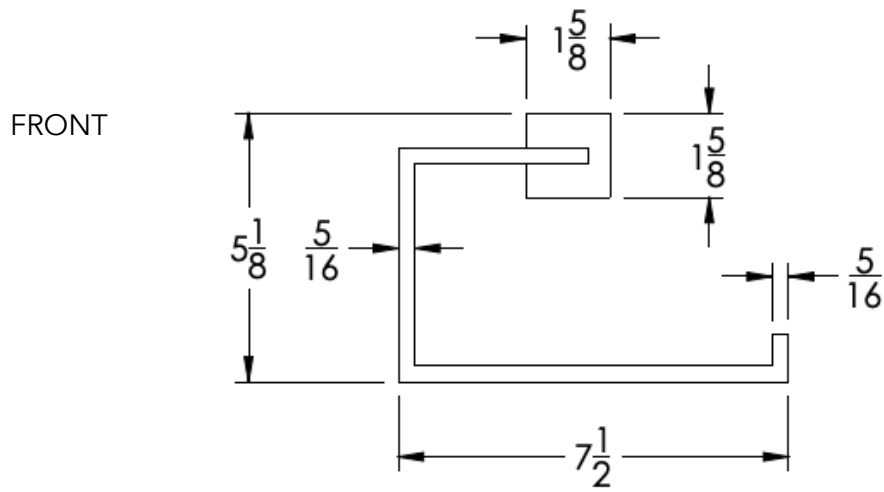

COLLECTION ICONIC

TOWEL RING

Model	Product	Finishes Available
ICN-TWR3	Towel Ring	Multiple finishes available. Over 23 finishes to choose from.

FINISHES

Polished (-P)	Antique Copper (-ACOP)	Polished Gold (-PGLD)
Brushed (-B)	Polished Brass (-PBRS)	Brushed Copper (-BCOP)
Brushed Gold (-BGLD)	Matte White (-WHT)	Brushed Rose Gold (-BRGD)
Matte Black (-BLK)	Brushed Modern Bronze (-BMBRZ)	Brushed Black (-BRBLK)
Oil Rubbed Bronze (-ORB)	Glossy White (-GWHT)	Polished Black (-PBLK)
Brushed Brass (-BBRS)	Polished Rose Gold (-PRGD)	Antique Nickel (-ANKL)
Brushed Bronze (-BBRZ)	Unlacquered Brass (-UBRS)	Black Nickel (-NKBL)
Antique Brass (-ABRS)	Polished Nickel (-PNKL)	

Dimension in inches

NOTE: Dimensions subject to change without notice.