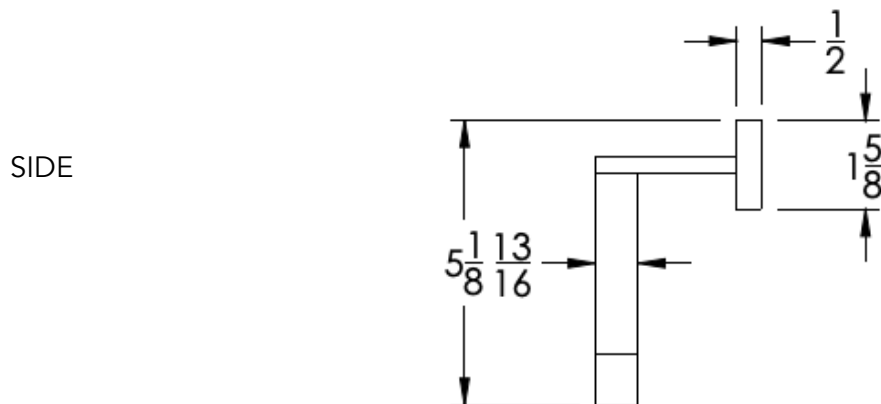

COLLECTION ICONIC

TOWEL RING

Model	Product	Finishes Available
ICN-TWR3	Towel Ring	Multiple finishes available. Over 23 finishes to choose from.

FINISHES

Polished (-P)	Antique Copper (-ACOP)	Polished Gold (-PGLD)
Brushed (-B)	Polished Brass (-PBRS)	Brushed Copper (-BCOP)
Brushed Gold (-BGLD)	Matte White (-WHT)	Brushed Rose Gold (-BRGD)
Matte Black (-BLK)	Brushed Modern Bronze (-BMBRZ)	Brushed Black (-BRBLK)
Oil Rubbed Bronze (-ORB)	Glossy White (-GWHT)	Polished Black (-PBLK)
Brushed Brass (-BBRS)	Polished Rose Gold (-PRGD)	Antique Nickel (-ANKL)
Brushed Bronze (-BBRZ)	Unlacquered Brass (-UBRS)	Black Nickel (-NKBL)
Antique Brass (-ABRS)	Polished Nickel (-PNKL)	

Dimension in inches

NOTE: Dimensions subject to change without notice.